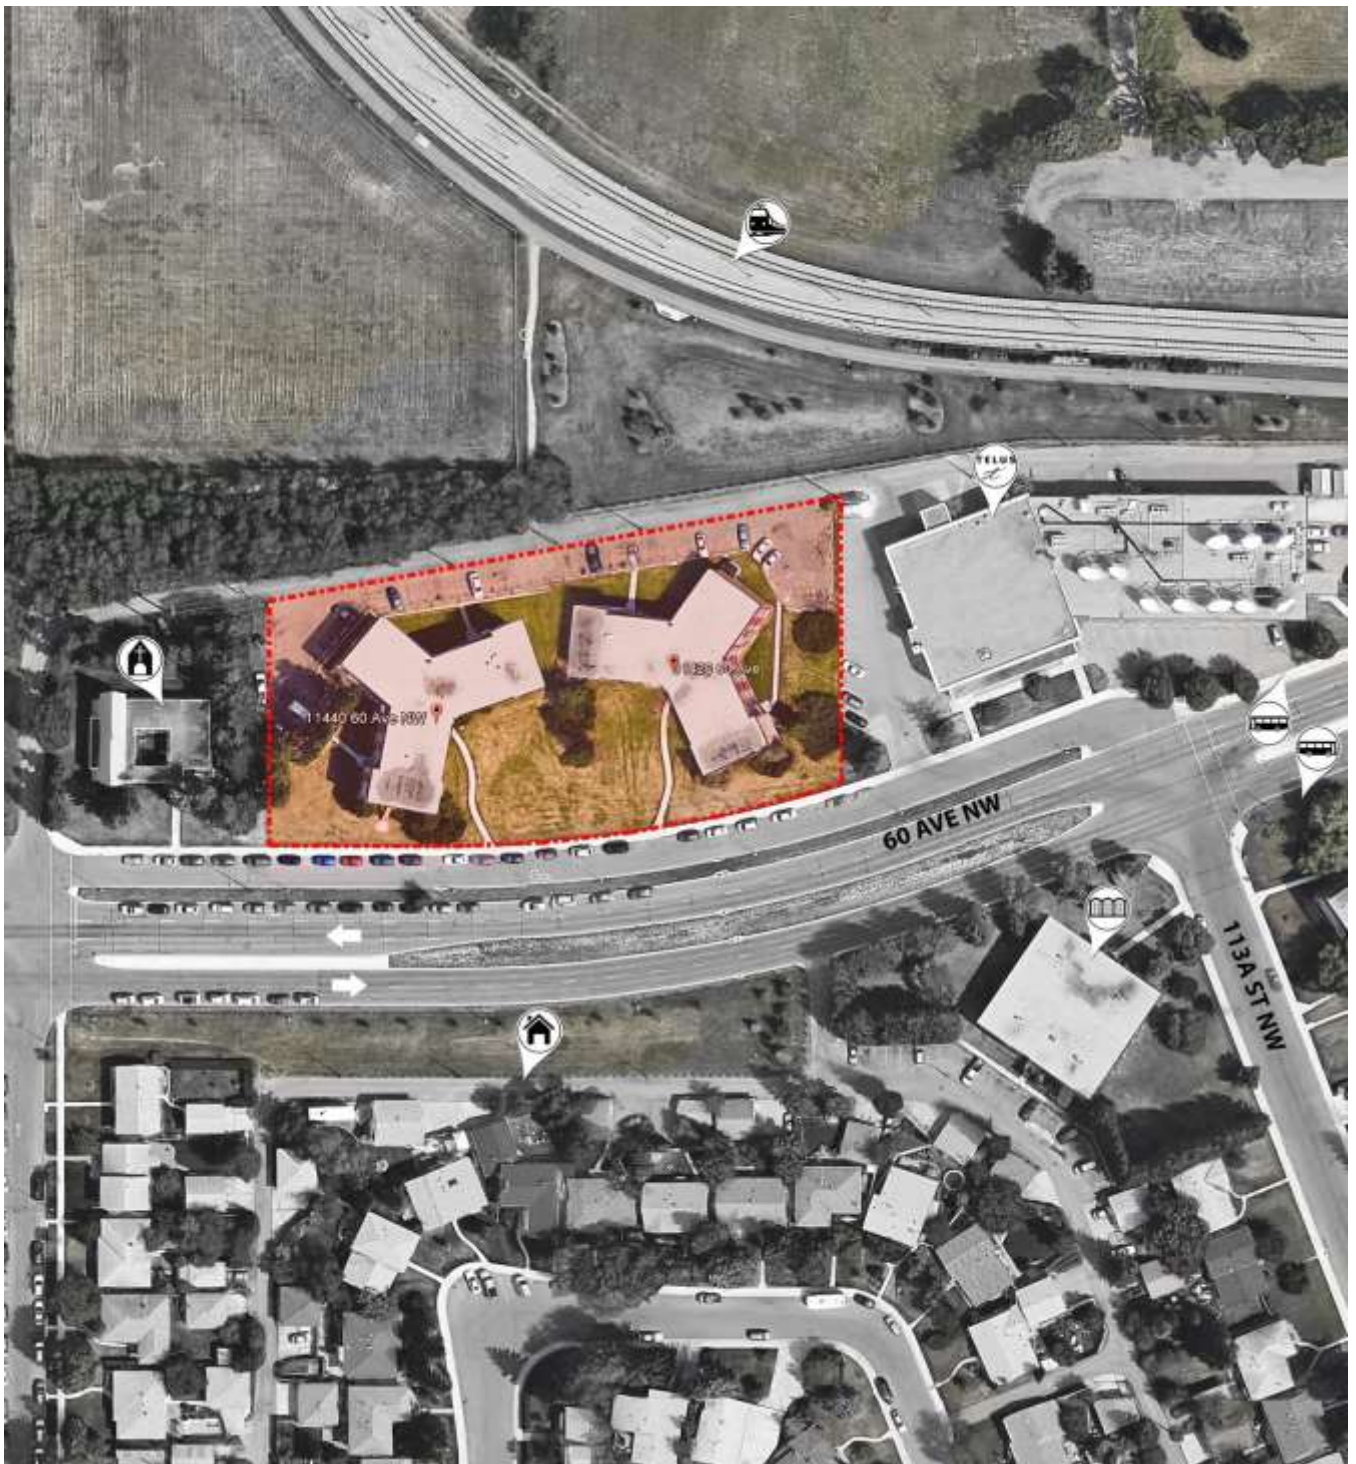

LENDRUM REDEVELOPMENT

DEC 2016

- | | | | | | | | | | |
|--|---|---|---|---|---|---|--|---|---|
|  |  |  |  |  |  |  |  |  |  |
| 1- LENDRUM SCHOOL
2- KALON SCHOOL
3- ALBERTA SCHOOL FOR THE DEAF
4- PARALLEL SCHOOL | SOUTH CAMPUS LRT STATION | TELUS CENTRE | ALBERTA GOVERNMENT | 1- LENDRUM BROTHERN CHURCH
2- CROSS OF CHRIST
LUTHERAN CHURCH OF THE DEAF | SAVILLE COMMUNITY SPORTS CENTRE | 1- SOUTH TERRACE COUNTING/BG CARE CENTRE
2- ALBERTA MEDICAL EXAMINER
3- MEDICAL ISOTOPE & CYCLOTRON FACILITY
4- OS LONGMAN LABORATORY BUILDING | 1- LENDRUM PLACE
2- PARKALLEN
3- BELGRAVA | U OF A RESEARCH FACULTY | COMMERCIAL PLAZZA |

LRT ROUTE

TELUS CENTRE

MULTI FAMILY
RESIDENTIAL

CROSS OF CHRIST
LUTHERAN CHURCH
OF THE DEAF

LENDRUM PLACE
NEIGHBOURHOOD

BUS STOP

Sun Path Study

Sun Path Study