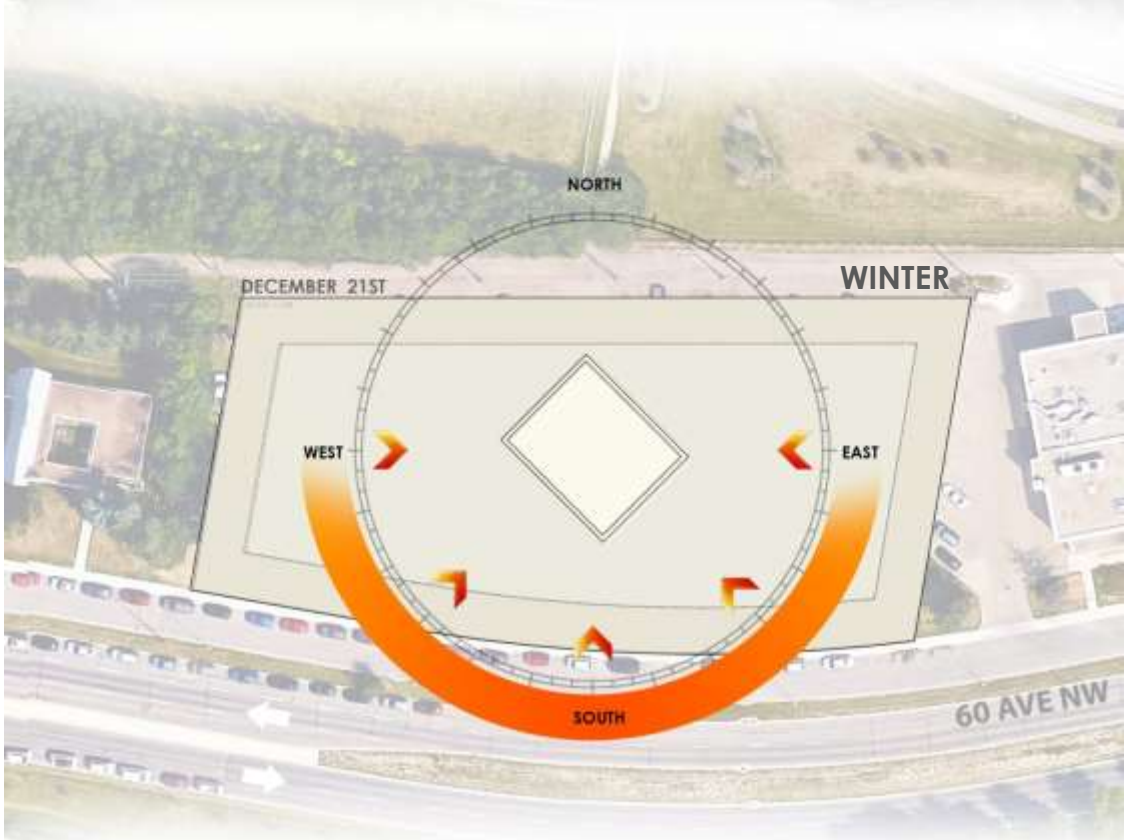

LRT ROUTE

TELUS CENTRE

MULTI FAMILY
RESIDENTIAL

CROSS OF CHRIST
LUTHERAN CHURCH
OF THE DEAF

LENDRUM PLACE
NEIGHBOURHOOD

BUS STOP

Sun Path Study

Sun Path Study